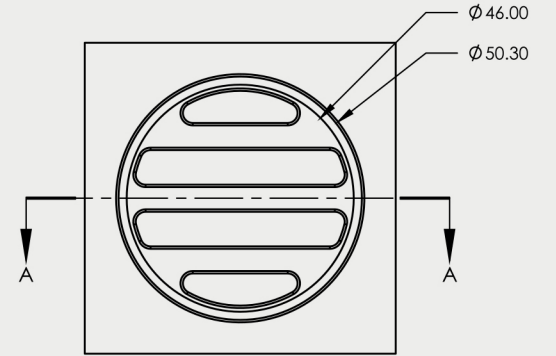

80mm SQUARE FLOOR WASTE

STANDARD FLOOR WASTE

- Available in Round or Square
- Easy installation - available with a 50mm, 80mm or 100mm connection
- Available in other finishes

CODE	DIAMETER	OUTLET SIZE	FINISH	CTN/QTY
7017.25	66mm		Matte Black	