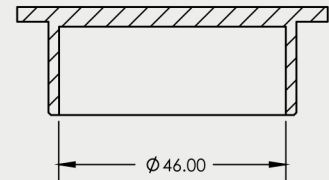

80mm SQUARE FLOOR WASTE

STANDARD FLOOR WASTE

- Available in Round or Square
- Easy installation - available with a 50mm, 80mm or 100mm connection
- Available in other finishes

CODE	DIAMETER	OUTLET SIZE	FINISH	CTN/QTY
7017.25	66mm		Matte Black	