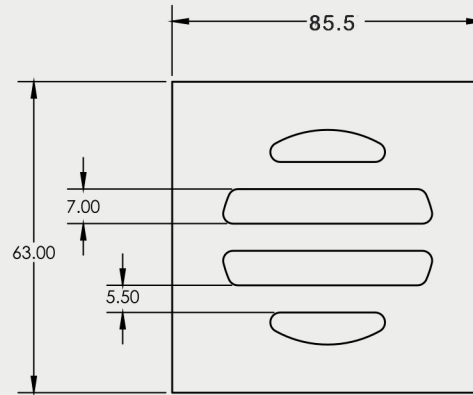

80mm SQUARE FLOOR WASTE

STANDARD FLOOR WASTE

- Available in Round or Square
- Easy installation - available with a 50mm, 80mm or 100mm connection
- Available in other finishes

CODE	DIAMETER	OUTLET SIZE	FINISH	CTN/QTY
7017.25	66mm		Matte Black	

SECTION A-A