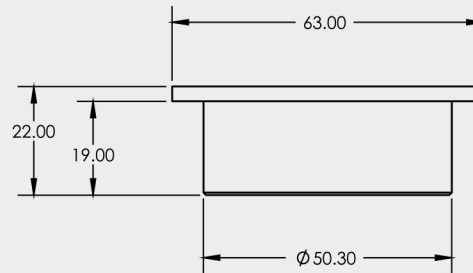

80mm SQUARE FLOOR WASTE

STANDARD FLOOR WASTE

- Available in Round or Square
- Easy installation - available with a 50mm, 80mm or 100mm connection
- Available in other finishes

CODE	DIAMETER	OUTLET SIZE	FINISH	CTN/QTY
7017.25	66mm		Matte Black	